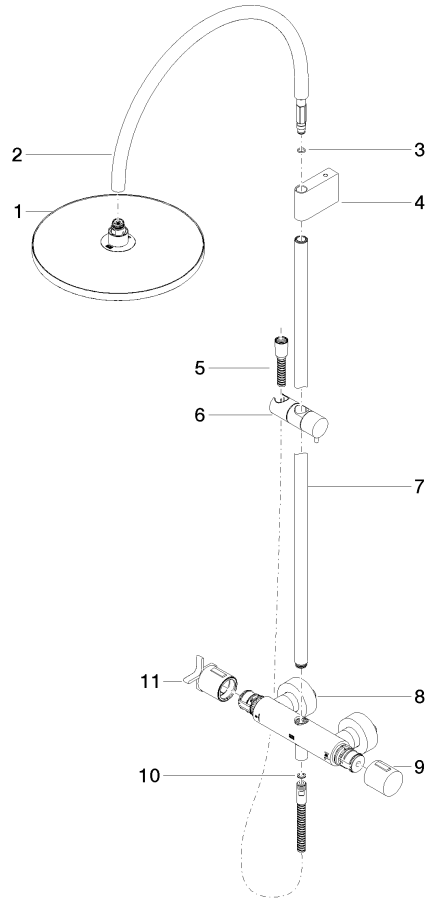

34 460 809

- shower with fixed riser projection 452mm
- overhead shower: rain flow
- rain shower Ø 300 mm
- rain shower with anti-scale system
- max. rainshower flow 14 l/min
- Function from: 10 l/min
- rotary diverter with volume control and shut-off function
- slide-on rosettes Ø 70 mm
- height of fittings up to rain shower (bottom edge) 964mm
- height of fittings up to top edge of elbow 1267mm
- gauge 150 mm - 13 mm
- metal shower hose 1750mm with integrated anti-twist protection
- 1/2" connection
- slide bar
- Pipe diameter 23.5 mm

This article does not include a hand shower!

Intrinsic protection against back flow.

	Chrome	34 460 809-00
	Brushed Platinum	34 460 809-06
	Platinum	34 460 809-08
	Dark Chrome	34 460 809-19
	Brushed Durabronze (23kt Gold)	34 460 809-28
	Brushed Bronze	34 460 809-42
	Brushed Champagne (22kt Gold)	34 460 809-46
	Champagne (22kt Gold)	34 460 809-47
	Brushed Dark Platinum	34 460 809-99

34 460 809

Flow rate chart

Certificates

Belgaqua\_24-006- LGA\_38736.  
27\_8.

34 460 809

Spare parts list

No.	Item Number	Name	Quantity used	Delivery time
1	04 12 05 091 00-00	shower	1	10
2	04 28 22 346 00-00	pipe	1	10
3	09 14 10 008 90	seal	1	2
4	90 17 11 150 00-00	holder	1	10
5	28 322 970-00	Metal shower hose 1/2" x 3/8" x 1750 mm - Chrome	1	2
6	12 570 970-00	Slide unit - Chrome	1	10
7	90 28 22 349 00-00	pipe	1	10
8	04 17 01 250 00-00	connection	1	10
9	90 17 33 015 00-00	handle	1	10
10	90 14 20 026 00 90	seal	1	2
11	90 17 33 030 00-00	handle	1	10