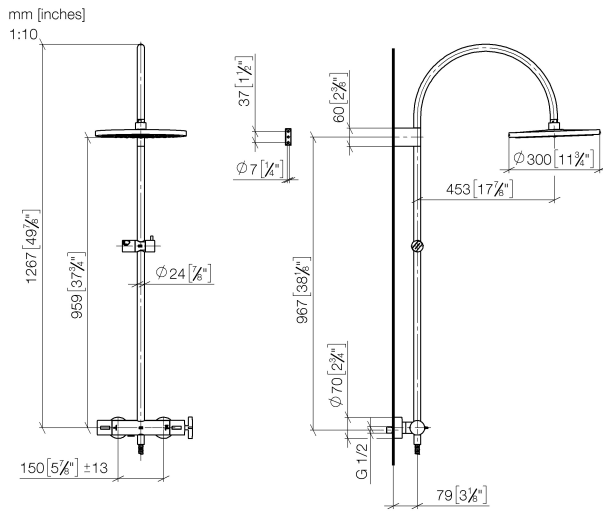

34 460 809

- shower with fixed riser projection 452mm
- overhead shower: rain flow
- rain shower Ø 300 mm
- rain shower with anti-scale system
- max. rainshower flow 14 l/min
- Function from: 10 l/min
- rotary diverter with volume control and shut-off function
- slide-on rosettes Ø 70 mm
- height of fittings up to rain shower (bottom edge) 964mm
- height of fittings up to top edge of elbow 1267mm
- gauge 150 mm - 13 mm
- metal shower hose 1750mm with integrated anti-twist protection
- 1/2" connection
- slide bar
- Pipe diameter 23.5 mm

This article does not include a hand shower!

Intrinsic protection against back flow.

	Chrome	34 460 809-00
	Brushed Platinum	34 460 809-06
	Platinum	34 460 809-08
	Dark Chrome	34 460 809-19
	Brushed Durabronze (23kt Gold)	34 460 809-28
	Brushed Bronze	34 460 809-42
	Brushed Champagne (22kt Gold)	34 460 809-46
	Champagne (22kt Gold)	34 460 809-47
	Brushed Dark Platinum	34 460 809-99

34 460 809

Flow rate chart

Certificates

Belgaqua\_24-006- LGA\_38736.  
27\_8.

34 460 809

Spare parts list

No.	Item Number	Name	Quantity used	Delivery time
1	04 12 05 091 00-00	shower	1	10
2	04 28 22 346 00-00	pipe	1	10
3	09 14 10 008 90	seal	1	2
4	90 17 11 150 00-00	holder	1	10
5	28 322 970-00	Metal shower hose 1/2" x 3/8" x 1750 mm - Chrome	1	2
6	12 570 970-00	Slide unit - Chrome	1	10
7	90 28 22 349 00-00	pipe	1	10
8	04 17 01 250 00-00	connection	1	10
9	90 17 33 015 00-00	handle	1	10
10	90 14 20 026 00 90	seal	1	2
11	90 17 33 030 00-00	handle	1	10